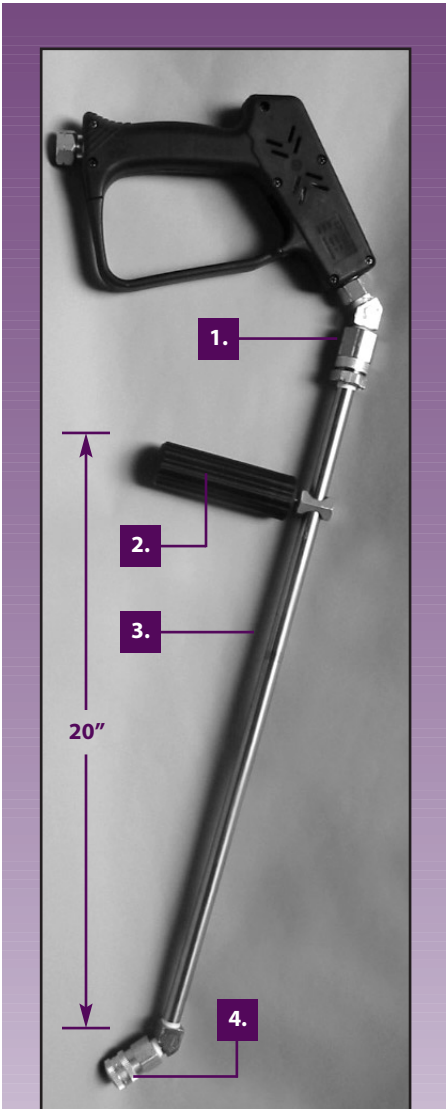

Rotating Barrel-Washing Wand

Model 16252 with trigger gun (as shown).
Model 16253 without trigger gun.

- 1. Swivel
- 2. Handle
- 3. Stainless Steel Wand
- 4. Quick Coupler

Swiveling spray arm enables easy, effective manual barrel cleaning with pressure washers.

FEATURES AND BENEFITS

- Comfortable to use, ergonomic design.
- Washes barrel interiors more effectively and with far less effort than conventional pressure washer wands and nozzles.
- Easy 360° manual rotation of wand — enables user to wash all around the inside of the barrel with minimum effort.
- Rotomax™ rotating spray nozzle assures improves cleaning power.
- Reverse spray nozzle permits cleaning the top of the barrel around the bung hole.
- Either nozzle can be used on a standard pressure washer wand with a quick disconnect.
- Built entirely of industrial-grade materials and components — ensures reliability and durability.
- Works at up to 6 GPM, 3500 PSI, 200°